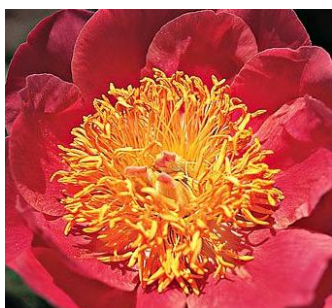

*NEW POTTED
PEONIES
for 2018*

Christmas Velvet \$38
30" FR

Velvet- red double ball form with excellent stem strength (no blooms on the ground); heavy amount of bloom; vigorous plant with good foliage. Good for cutting.

Jay Cee \$28
30"

Large, full double with vibrant magenta flowers with silver edges really stand out in the garden; vigorous; full and lush foliage; strong stems. Excellent cut flower

Miss America \$25
26"

Very large semi-double white with blush that fades to white; has great substance; strong stems; highest quality peony. Early flowering variety.

Solange \$24
24"

Large late double cream-white suffused with buff and pale salmon-pink; favorite variety of unusual tint; well-developed flowers that open slowly. Late flowering variety.

Coral 'n' Gold \$24
28" FR

Well -formed white bomb with unique yellow topping during early stages of bloom; some pink appears on the bottom tuft of petals. Excellent cut flower.

Mary Elizabeth \$24
34"

Brilliant red-pink guard flowers surround clear yellow ball of stamens; petals color does not fade; dark-green vigorous foliage.