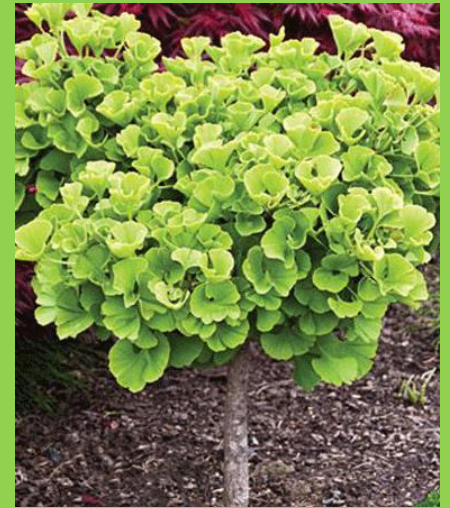

Our NEW
Dwarf and
Miniature
Trees &
Conifers for
2019

Golden Skep Flower Farm
264 Linden Street
Berlin, MA

978-838-2471
www.goldenskepfarm.com

Buxus, sempervirens 'Variegata'

Cotoneaster, dammeri
'Strieb's Findling'

Chama, obtus 'Melody'

Ginko biloba 'Mariken'

Chama, obtus 'Fernspray Gold'

Cotoneaster microphyllus 'Cooperi'

OUR
20th
YEAR!

*Many more
varieties available
at the farm*