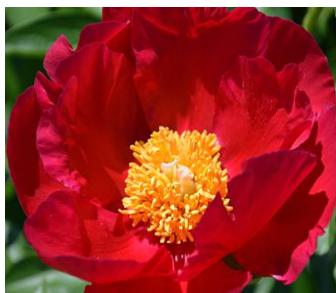

## 2019

*Chosen for vigor,  
fragrance and cutting*

**COMMAND PERFORMANCE**  
30-32" Very Fragrant  
Cardinal red, 7" globes,  
veined foliage

**HENRY BOCKSTOCE**  
38-40" Very Fragrant One of  
the best reds; spectacular  
flower with enormous 8"  
double red blooms and strong  
stems. Excellent cut flower.

**AMALIA OLSON**  
30" Fragrant, Pure white, rose  
flower form, stands upright,  
good fall color – American  
Peony Society Gold Medal

**GARDENIA**  
32-36" Most Fragrant Perfect  
blush-white peony with strong  
stems and very large double  
blooms; Garden Show variety.  
Holds the title of "most  
fragrant" because it has the  
power to perfume the entire  
garden. Blooms late. Great  
cut flower.

**NICK SHAYLOR**  
36" Late blush-pink blooms on  
long stiff stems; full rose flower  
form. American Peony Society  
Gold Medal

**SUNNY DAY**  
36" Two rows of bright yellow  
form a large erect flower;  
strong grower; prolific  
increase; lush foliage.