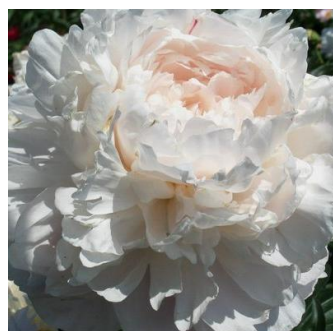

## 2019

*Chosen for vigor,  
fragrance and cutting*

**COMMAND PERFORMANCE**  
30-32" Very Fragrant  
Cardinal red, 7" globes,  
veined foliage

**HENRY BOCKSTOCE**  
38-40" Very Fragrant One of  
the best reds; spectacular  
flower with enormous 8"  
double red blooms and strong  
stems. Excellent cut flower.

**NICK SHAYLOR**  
36" Late blush-pink blooms on  
long stiff stems; full rose flower  
form. American Peony Society  
Gold Medal

**SUNNY DAY**  
36" Two rows of bright yellow  
form a large erect flower;  
strong grower; prolific  
increase; lush foliage.

**AMERICA**  
28" Fiery red, tulip-like buds,  
exceptionally strong stem.

**CHEDDAR CHARM**  
34" Fragrant Great white with  
good substance and rich gold  
center, strong stems, super  
vigorous.

**NORMA VOLZ**  
34" Fragrant Early full double  
blush bloom with crimson  
flecks; strong stems