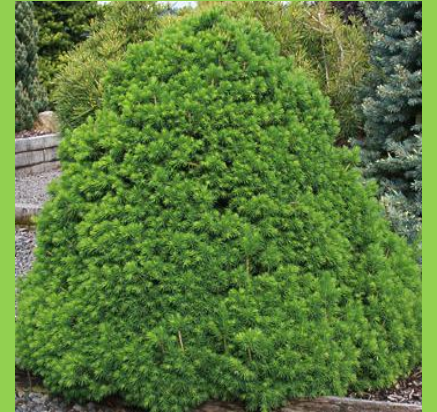

A Sampling of
some of Our
NEW Dwarf
and Miniature
Trees &
Conifers for
2020

Buxus sempivirens
'Mont Bruno'

Microbiota decussate

Cham. pisifera
'Golden Mop'

Picea abies
'Tompa'

Juniperus horizontalis
'Limeglow'