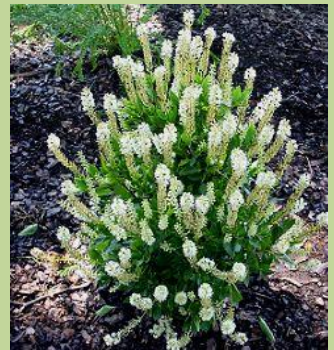

Sampler
of
Flowering
Trees
and
Shrubs
for
2020

Cornus Kousa
'Milky Way'

Hydrangea
'Pink Diamond'

Climbing Hydrangea
'Moonlight'

Holly
'Golden Girl'

Hydrangea
'Wedding Gown'

Climbing Hydrangea
'Roseum'

Golden Skep Flower Farm
264 Linden Street
Berlin, MA
978-838-2471
www.goldenskepfarm.com

Redbud
'Forest Pansy'

Hydrangea
'Amethyst'

Clethera
'Summersweet'

Weeping Redbud
'Lavender Twist'

Hydrangea
'Pinkerella'

Many more
varieties
available
at the
farm

OUR
21st
YEAR!