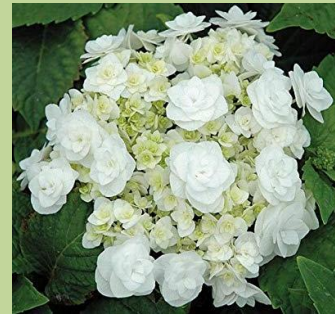

Sampler
of
Flowering
Trees
and
Shrubs
for
2020

Cornus Kousa
'Milky Way'

Hydrangea
'Pink Diamond'

Climbing Hydrangea
'Moonlight'

Holly
'Golden Girl'

Hydrangea
'Wedding Gown'

Climbing Hydrangea
'Roseum'

Golden Skep Flower Farm
264 Linden Street
Berlin, MA
978-838-2471
www.goldenskepfarm.com

Redbud
'Forest Pansy'

Hydrangea
'Amethyst'

Clethera
'Summersweet'

Weeping Redbud
'Lavender Twist'

Hydrangea
'Pinkerella'

Many more
varieties
available
at the
farm

OUR
21st
YEAR!